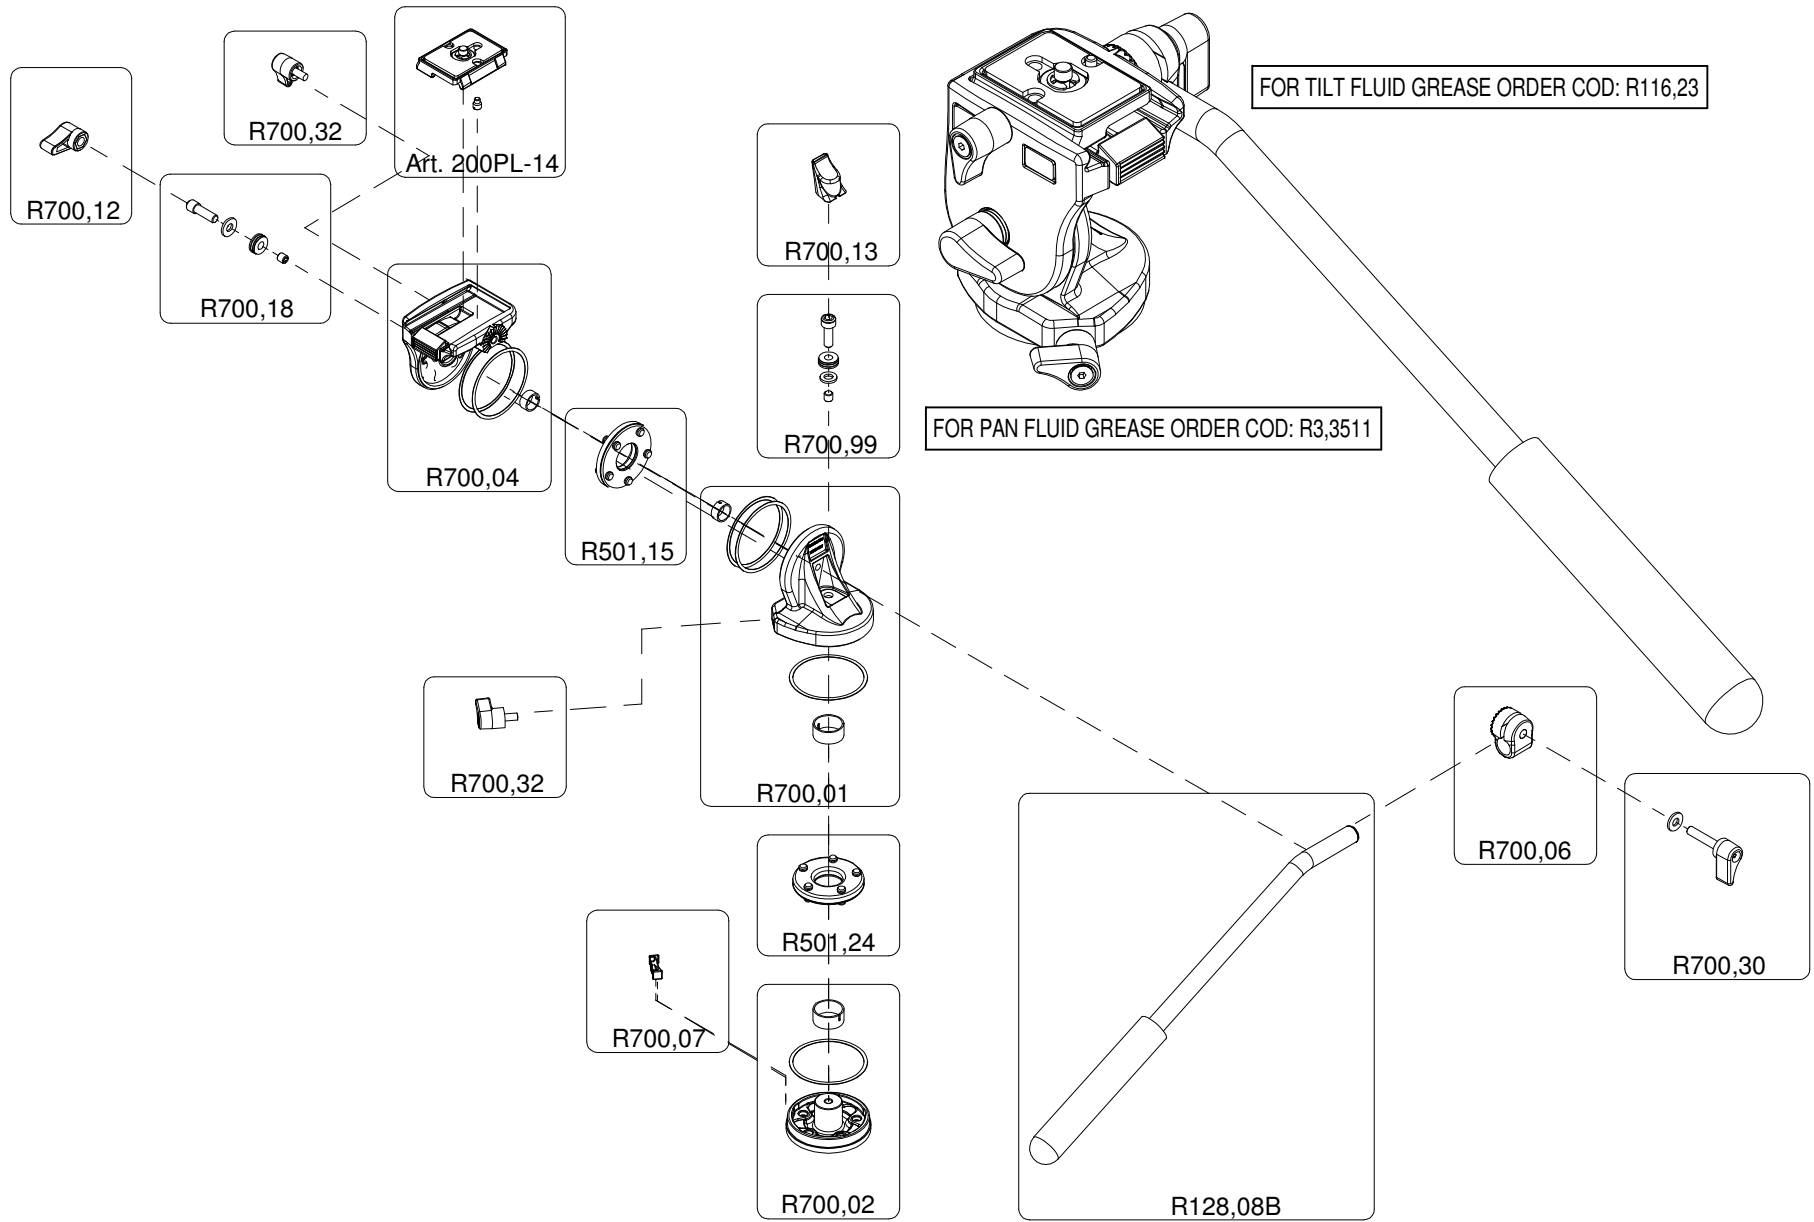

2004-11-03

FOR TILT FLUID GREASE ORDER COD: R116,23

FOR PAN FLUID GREASE ORDER COD: R3,3511

MANFROTTO NORP

ART.
700RC2