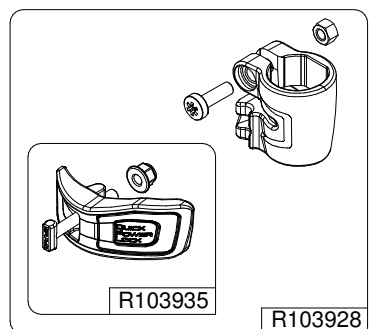

R103935

R103928

R103945