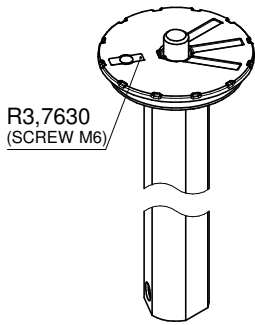

Manfrotto
Imagine More

ART. MT190X3

For serial number from A4343717

R002,36
set of 10

R1039127

Tool (TORX T25) included in :

- Spare part R1039251
- Spare part R1039252
- Spare part R103927
- Spare part R103928

R3,7630
(SCREW M6)

R1039274

R103939
set of n°2 pcs

R103904

R1039244

R190,427

R103923
(TUBE WITHOUT ENDGRAVINGS)
R103923L2
(TUBE WITH ENDGRAVINGS)

R1039252

BOX
R11039261 box for MT190X3

R103932

R3,1921

R1039251

R103930

R103924

R103925

R1039230
set of n°3 pcs