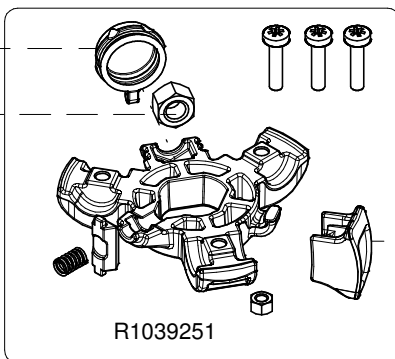

Manfrotto
Imagine More

ART. MT190X3

For serial number from A4343717

R002,36
set of 10

R1039127

Tool (TORX T25) included in :

- Spare part R1039251
- Spare part R1039252
- Spare part R103927
- Spare part R103928

R3,7630
(SCREW M6)

R1039274

R103939
set of n°2 pcs

R103904

R1039244

R190,427

R103923
(TUBE WITHOUT ENDGRAVINGS)
R103923L2
(TUBE WITH ENDGRAVINGS)

R1039252

BOX
R11039261 box for MT190X3

R103932

R3,1921

R1039251

R103930

R103924

R103925

R1039230
set of n°3 pcs