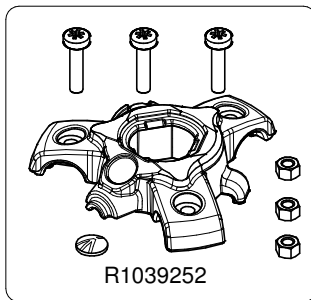

Manfrotto
Imagine More

ART. MT190X3

For serial number from A4343717

R002,36
set of 10

R1039127

Tool (TORX T25) included in :

- Spare part R1039251
- Spare part R1039252
- Spare part R103927
- Spare part R103928

R3,7630
(SCREW M6)

R1039274

R103939
set of n°2 pcs

R103904

R1039244

R190,427

R103923
(TUBE WITHOUT ENDGRAVINGS)
R103923L2
(TUBE WITH ENDGRAVINGS)

R1039252

BOX
R11039261 box for MT190X3

R103932

R3,1921

R1039251

R103930

R103924

R103925

R1039230
set of n°3 pcs