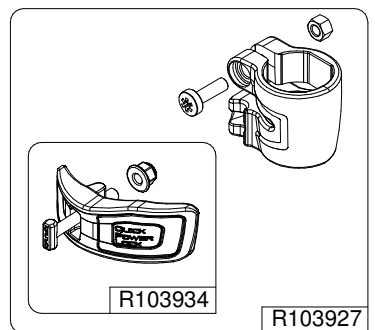

Manfrotto
Imagine More

ART. MT190X3

For serial number from A4343717

R002,36
set of 10

R1039127

Tool (TORX T25) included in :

- Spare part R1039251
- Spare part R1039252
- Spare part R103927
- Spare part R103928

R3,7630
(SCREW M6)

R1039274

R103939
set of n°2 pcs

R103904

R1039244

R190,427

R103923
(TUBE WITHOUT ENDGRAVINGS)
R103923L2
(TUBE WITH ENDGRAVINGS)

R1039252

BOX
R11039261 box for MT190X3

R103932

R3,1921

R1039251

R103930

R103924

R103925

R1039230
set of n°3 pcs